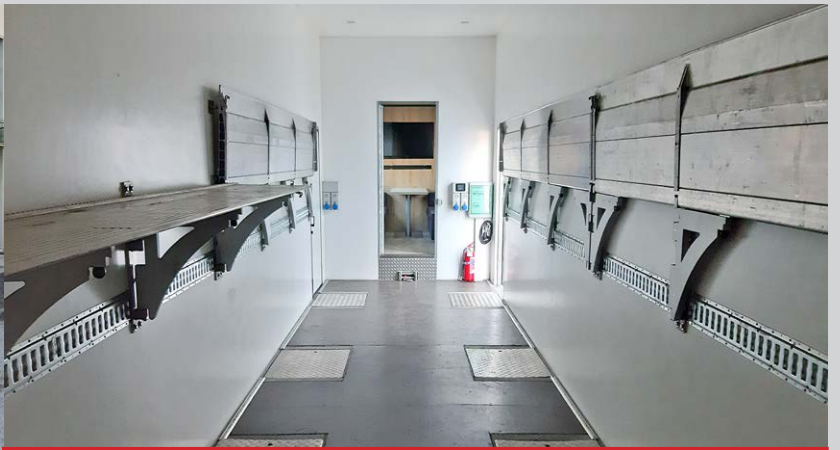

◀ SPECIFICATIONS

Motorsport 2

Specifications:

- Office and Rest Room with Fridge, Water, TV, Audio System, AC, 220 v and Wardrobe
- 4 Cars (even gravel spec) or full Technical Load
- Rear Taillift 3,000 kg
- Full length Belly Lockers
- Generator
- Compressor
- Electrical Winch for Damaged Cars

02